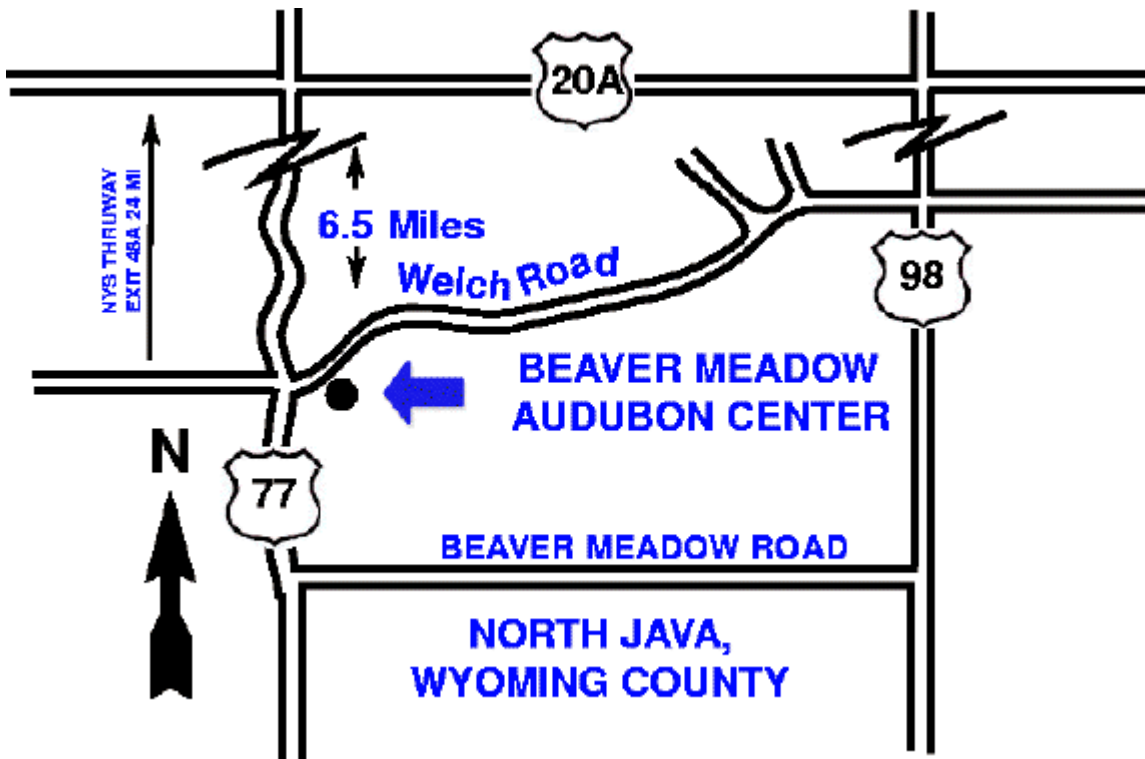

## DIRECTIONS TO BEAVER MEADOW:

Take Route 400 S to US 20A/Rt 78 exit

Turn Left onto NY 78/20A, continue to follow US 20A

Turn Right onto NY-77

Turn Left onto Welch Rd

Beaver Meadow is on the right

OR

Take Broadway or Clinton to NY-77, turn right and follow directions to Welch Rd.